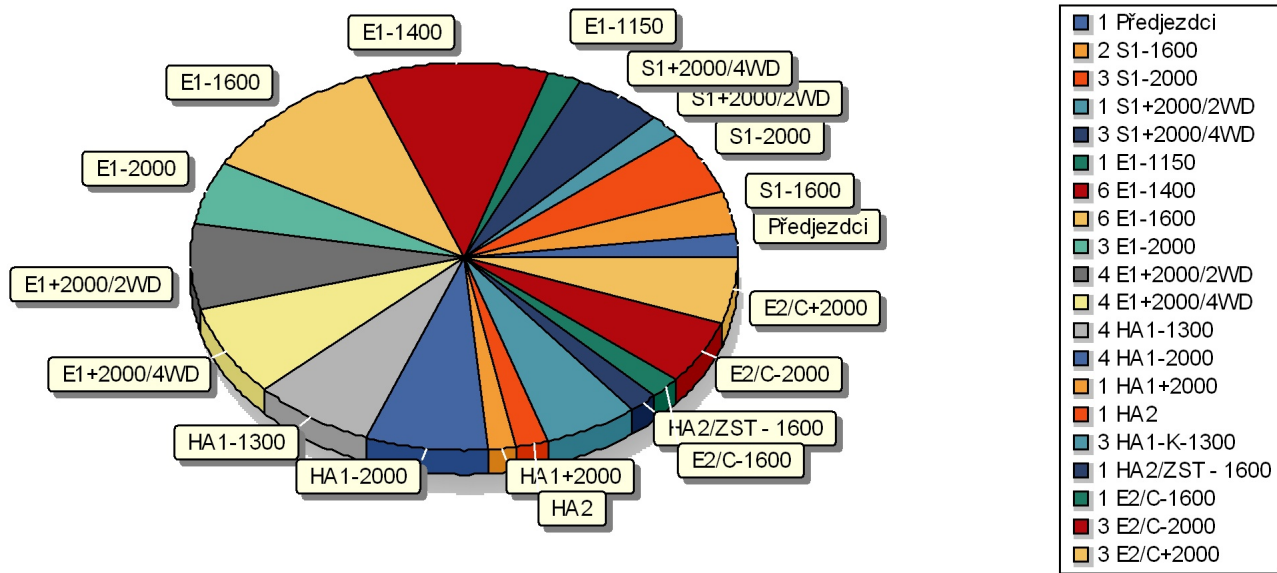

MAVERICK RESCUE EURO CUP 2018

20. Slováký kopec - VIII. Memoriál S. Firtla, 15. 7. 2018

13. - 15. 7. 2018

Jury / Competition Management					Hill Data					
Chief of Competition	GÄNSDORFER Aleš				Start Altitude	183 m				
Race Director	GÄNSDORFER Aleš				Finish Altitude	261 m				
Vice chairman	STÁRKOVÁ Kateřina				Vertical Drop	78 m				
Sport Marshal MREC	STARÝ Vladimír				Course Length	2210 m				
Technical Marshal MREC	PĚNIČKA Jan				Min course Width	6 m				
					Count of right-hand bend					
					Count of left-hand bend					
					Hill Record	2017, KOMÁREK David Norma M20FC EVO: 55.82				
Competition / Weather Information										
Qualification					RACE					
	Time	Weather	Temp. (°C)			Time	Weather	Temp. (°C)		
			Air	Road				Air	Road	
1st Round	08:40 - 11:29	Sunny	20	18	1st Round	11:48 - 13:48	Sunny	26	23	
2nd Round	09:58 - 10:46	Sunny	23	18	2nd Round	14:09 - 15:57	Semicloudy	28	25	
Statistics										
		Time			Speed (km/h)			Competitors / Nations		
		Min	Max	Avg.	Max	Min	Avg.	in start list	started	with results
Qualification	1st Round	1:00.870	14:28.010	1:38.326	130,705	9,166	80,914	57/4	42/4	40/3
	2nd Round	1:01.150	10:33.780	1:30.511	130,106	12,553	87,901	57/4	47/4	46/4
RACE	1st Round	59.510	1:44.310	1:16.575	133,692	76,273	103,897	57/4	49/4	49/4
	2nd Round	59.110	1:44.240	1:16.412	134,597	76,324	104,120	57/4	48/4	47/4
Race Director			Sport Marshal MREC				Main Timekeeper			
GÄNSDORFER Aleš			STARÝ Vladimír				ŠABÍK Ľuboš			